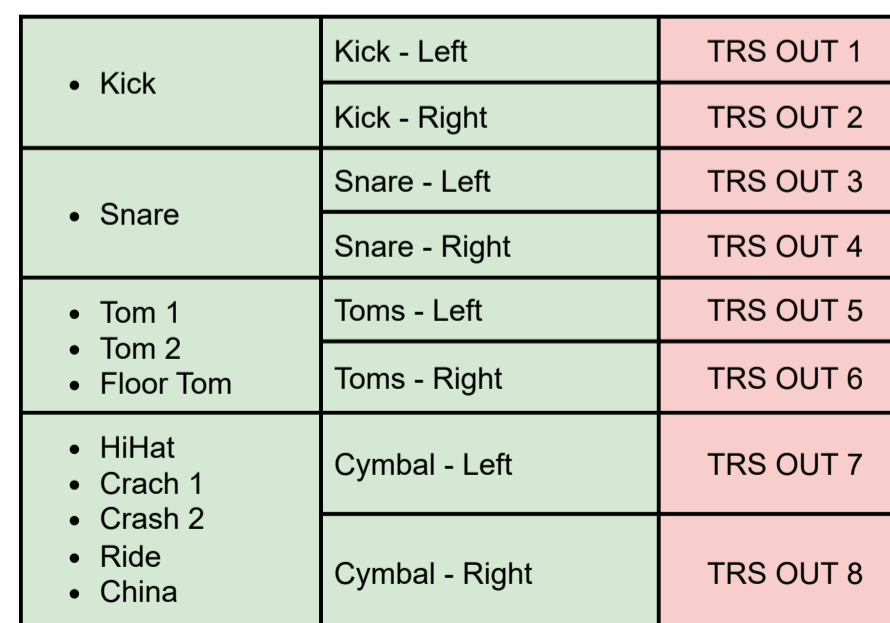

BASS GUITAR RACK

DRUMS MODUL - MILLENIUM MPS1000