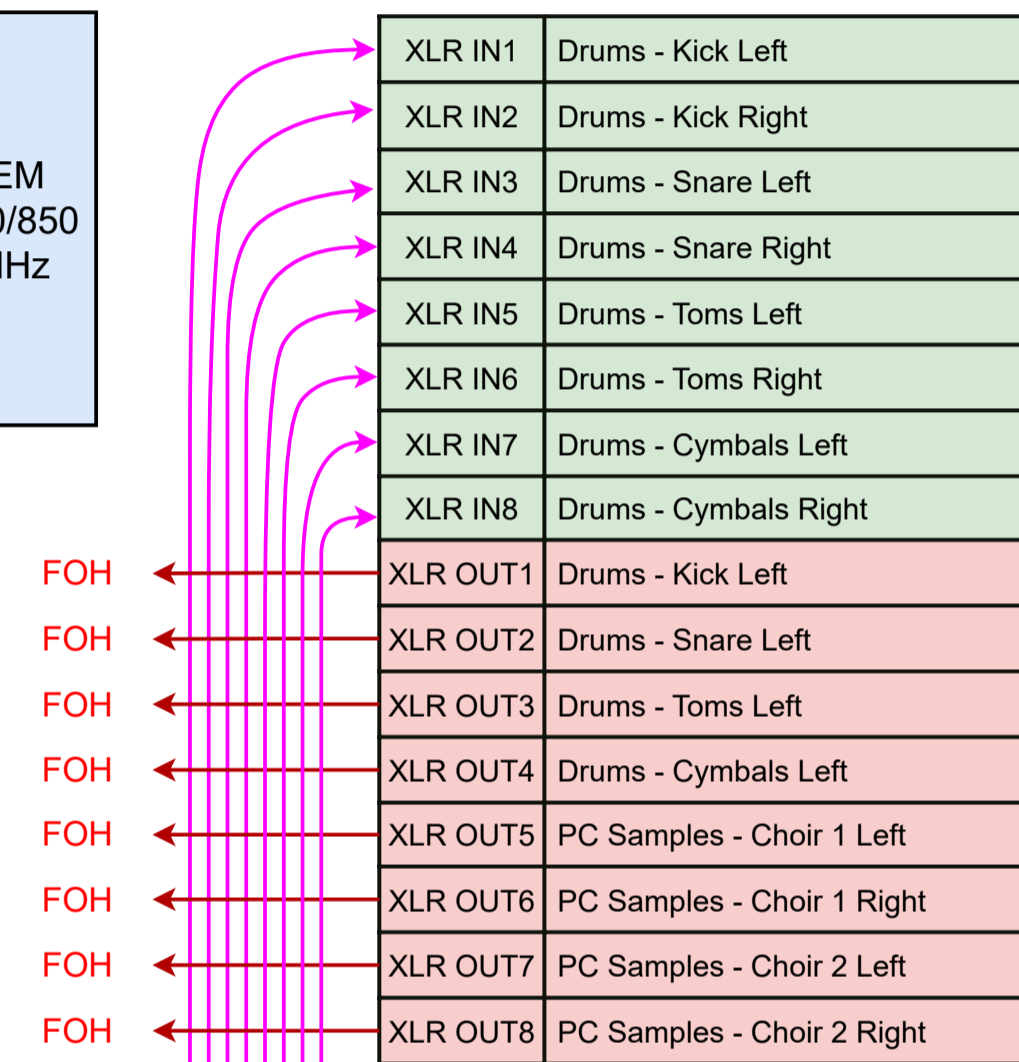

## STAGE PLAN

REPRO - SOUND ROOM

### BEHRINGER PATCHBAY - IN/OUT

### BEHRINGER SD8 - IN / OUT