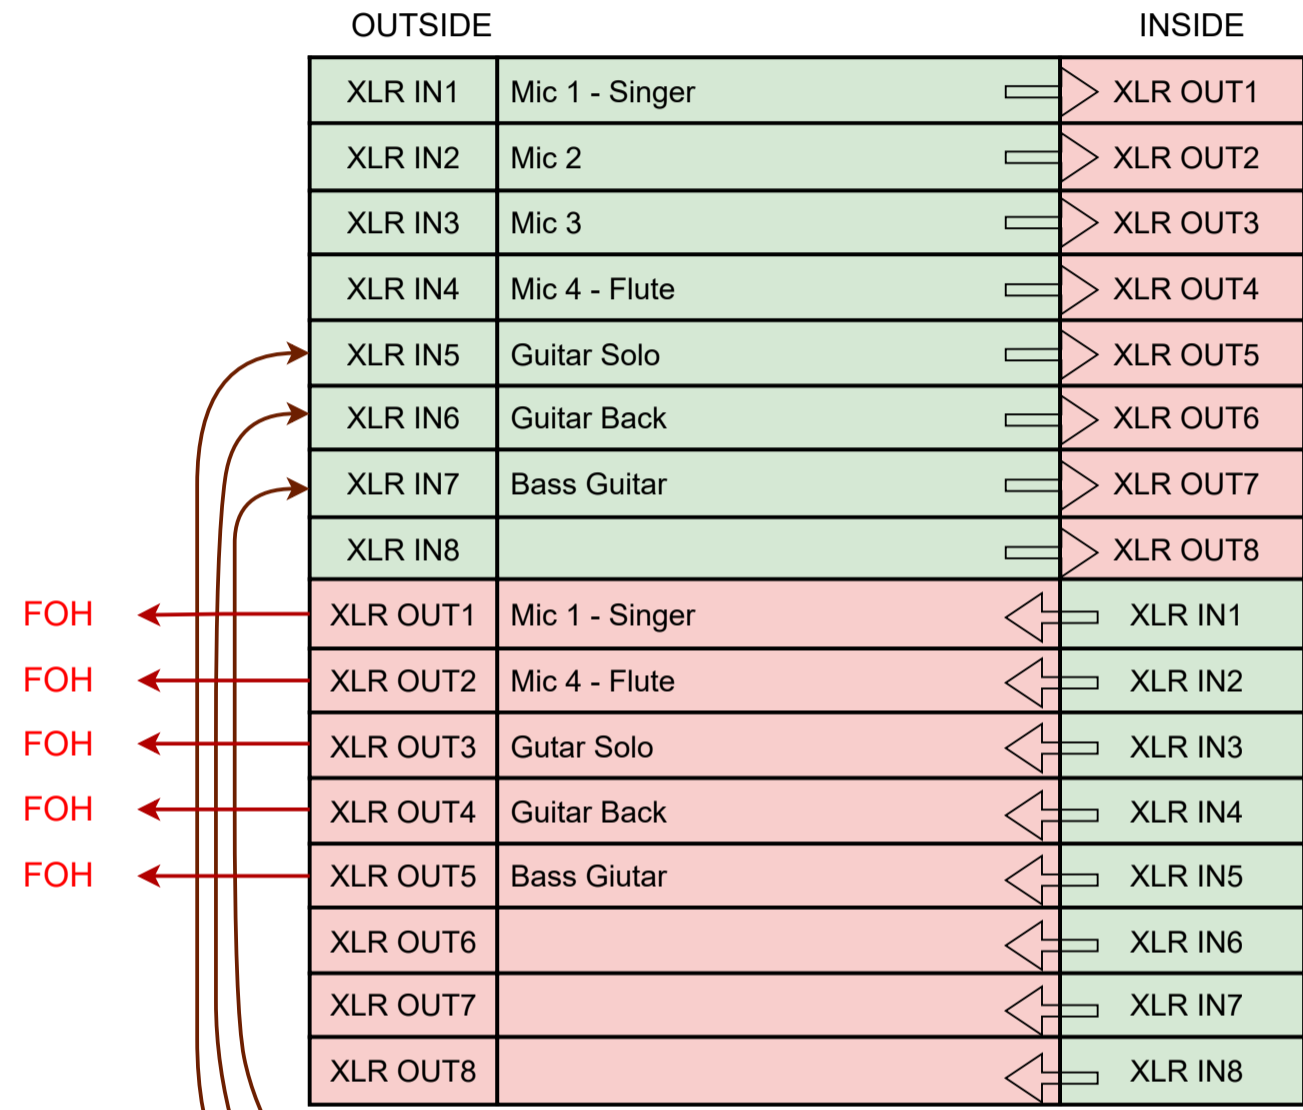

## STAGE PLAN

REPRO - SOUND ROOM

### BEHRINGER PATCHBAY - IN/OUT

### BEHRINGER SD8 - IN / OUT